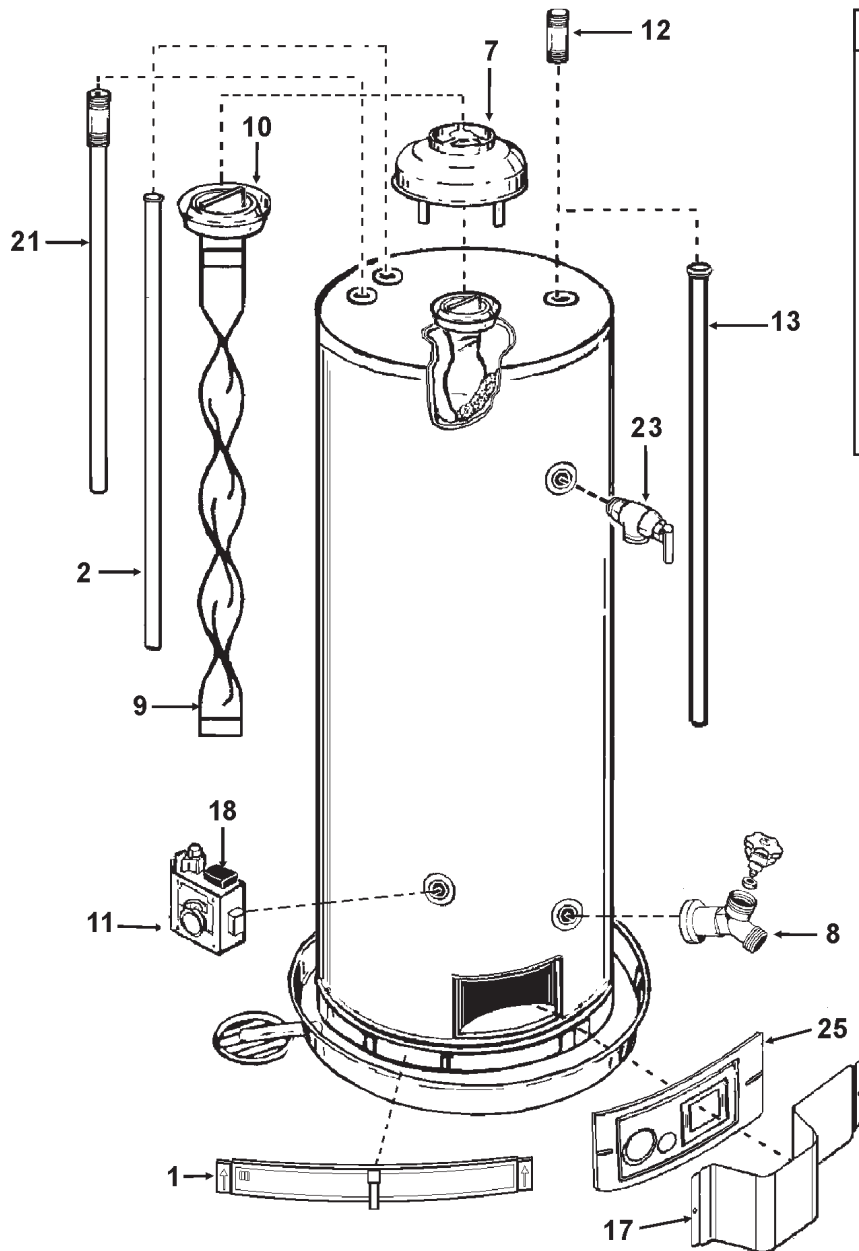

A.O. SMITH

GAS

WATER PRODUCTS COMPANY

ProMax

RESIDENTIAL WATER HEATER PARTS LIST
MODELS: GCVH / XCVH-40Q&L
GCVT / XCVT-40Q&L, 50Q&L
GCVX / XCVX-50Q&L
XGV-40L, 50L
PROMAX SL

A.O. SMITH WATER PRODUCTS COMPANY
5621 W. 115TH STREET • ALSIP, ILLINOIS 60803
Phone: 1-800-433-2545 • Fax: 1-800-433-2515
www.hotwater.com • e-mail: parts@hotwater.com