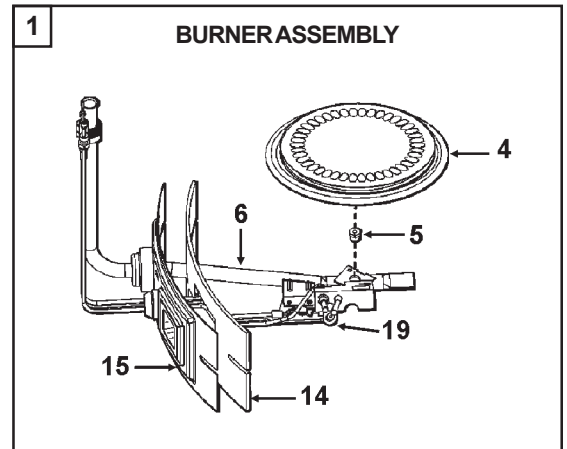

A.O. SMITH

GAS

WATER PRODUCTS COMPANY

ProMax

RESIDENTIAL WATER HEATER PARTS LIST
MODELS: GCVH / XCVH-40Q&L
GCVT / XCVT-40Q&L, 50Q&L
GCVX / XCVX-50Q&L
XGV-40L, 50L
PROMAX SL

A.O. SMITH WATER PRODUCTS COMPANY
5621 W. 115TH STREET • ALSIP, ILLINOIS 60803
Phone: 1-800-433-2545 • Fax: 1-800-433-2515
www.hotwater.com • e-mail: parts@hotwater.com