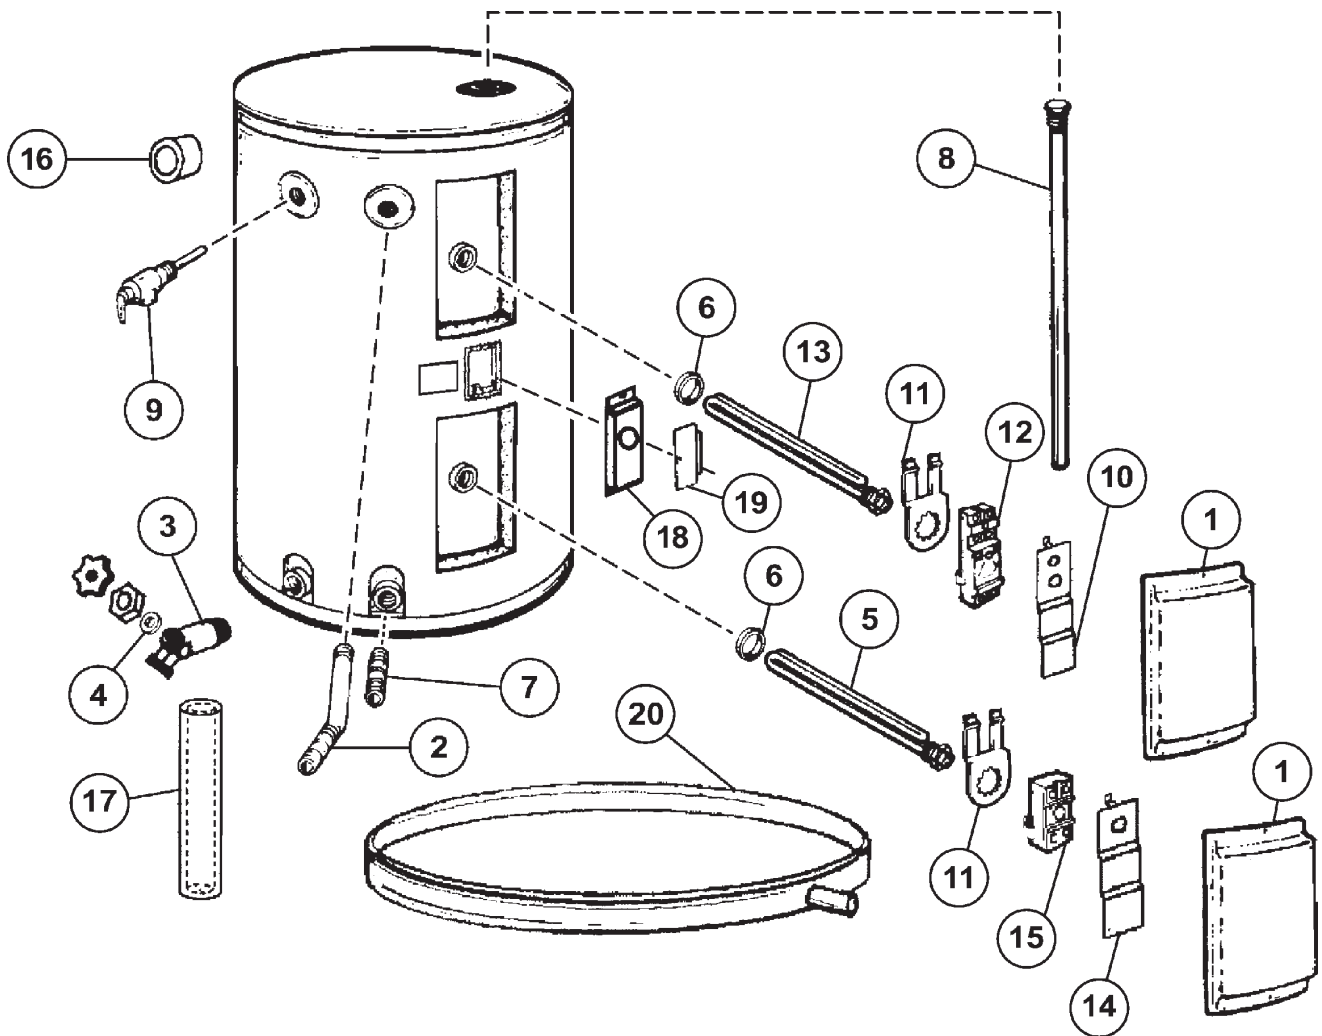

A.O. Smith

Water Heaters

ELECTRIC

RESIDENTIAL WATER HEATER PARTS LIST
MODELS: ECJ 30/40, ECJN 40
ESM 20/30/40/50

A.O. SMITH WATER PRODUCTS CO., INC.
500 Tennessee Waltz Parkway, Ashland City, TN 37015
Phone: 800-821-2017 • Fax: 800-644-9306
www.hotwater.com • email: parts@hotwater.com

Item	Description	ESM 20	ESM 30	ESM 40
1	Access Panel	195888-000	181260-000	181260-000
2	J-Tube	184631-001	184631-001	184631-001
3	Dip Tube Seal	N/A	N/A	N/A
4	Drain Valve	042037-001	042037-004	042037-004
5	Drain Valve Washer (17/32" x 13/64" x 1/8" Thick) ***	N/A	N/A	N/A
6	Lower Element	042283-009	042283-009	042286-024
7	Element Gasket	0005300370	0005300370	0005300370
8	PEX Lined Nipple	194130-007	194130-007	194130-007
9	Primary Anode Rod	183523-016	183523-019	183523-023
10	T&P Relief Valve	043151-000	043151-000	043151-000
11	Terminal Cover w/High Limit	182360-000	182360-000	182360-000
12	Thermostat Bracket	184608-000	184608-000	184608-000
13	Upper Thermostat w/High Limit	N/A	182354-000	182354-000
14	Upper Element	N/A	042541-015	042541-015
15	Terminal Cover	N/A	182117-001	182117-001
16	Lower Thermostat w/High Limit	182353-000	182359-000	182359-000
17	T&P Insulation *	183256-000	183256-000	183256-000
18	Pipe Insulation *	181639-003	181639-003	181639-003
19	Junction Box Bracket w/CDT Hole	184646-002	184646-002	184646-002
20	Junction Box Cover	184860-000	184860-000	184860-000
21	20" Dia. Plastic Drain Pan w/Side Drain*	9002842	9002842	9002842
21	22" Dia. Plastic Drain Pan w/Side Drain*	9002843	9002843	9002843
21	24" Dia. Plastic Drain Pan w/Side Drain*	9002844	9002844	9002844
21	26" Dia. Plastic Drain Pan w/Side Drain*	9002845	9002845	9002845
22	Instruction Manual **	184639-000	184639-000	184639-000

* If Applicable.

** Not Illustrated

*** Available at most hardware stores

To order replacement parts phone: 1-800-821-2017 or fax: 1-800-644-9306